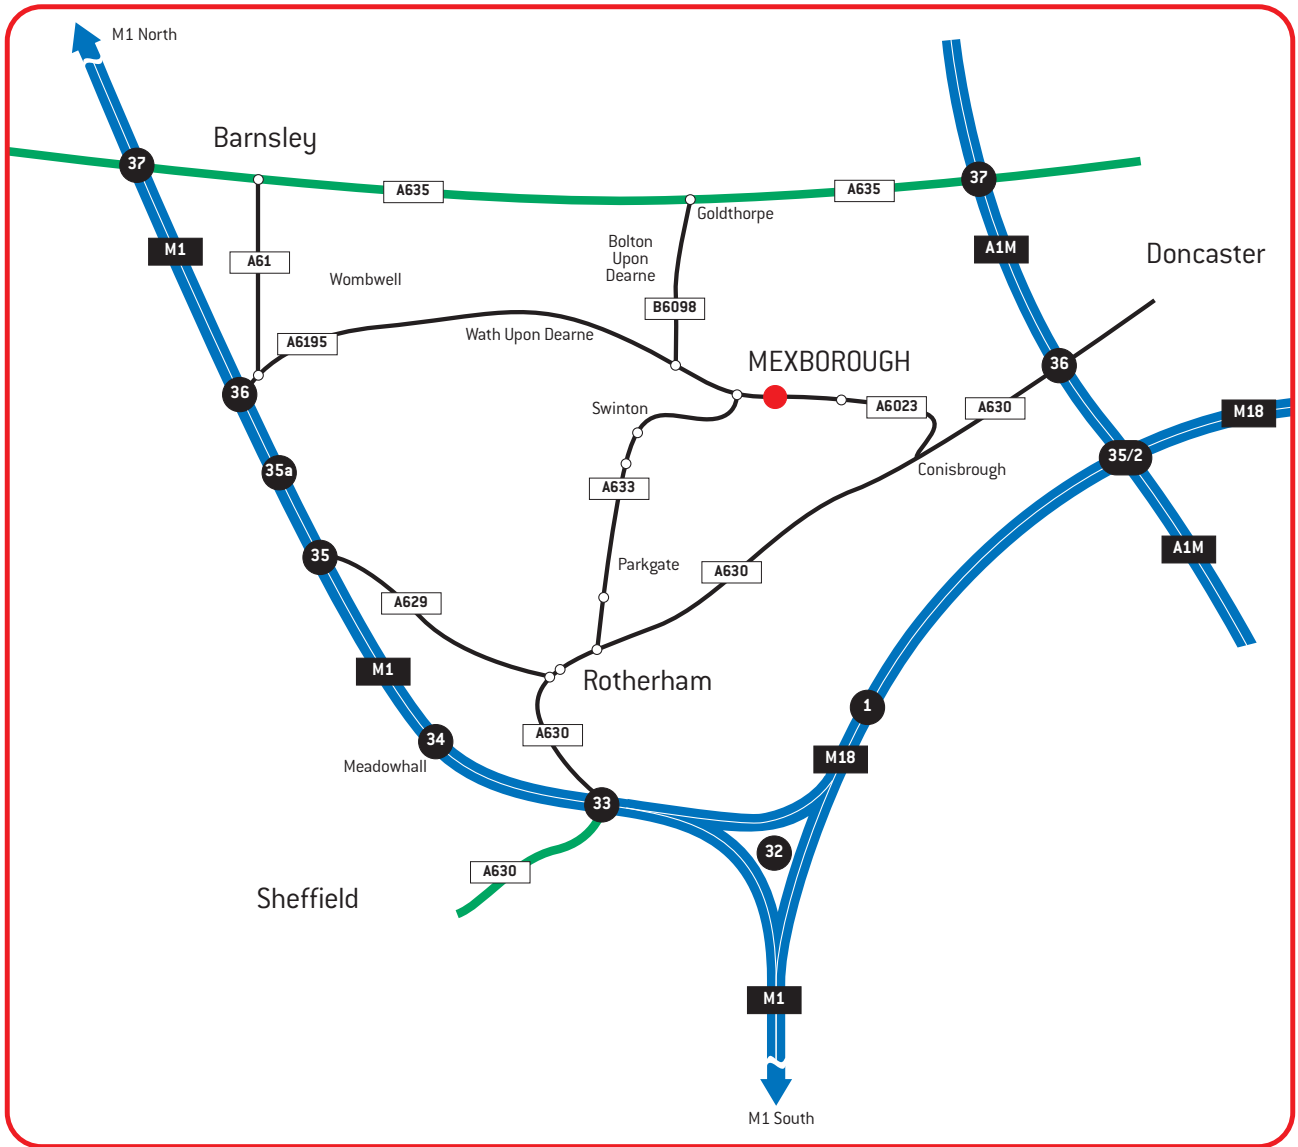

Constant Security Services - How to Find Us

Entering from Wath/Swinton: Leave roundabout and take dual carriageway towards Doncaster. At the top of the dual carriageway, take 3rd exit off the roundabout and head back towards Wath/Swinton. Constant Security Services are located in Constant House at the top of Cliff Street.